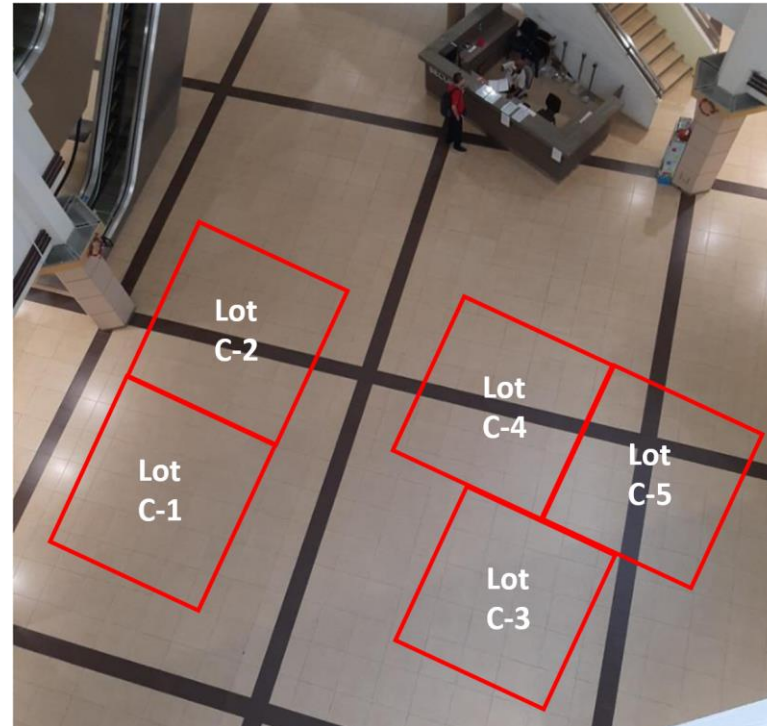

# Event Space Floor Plan

# Event Space – Indoor Concourse (Level 1)

## Description

- Usable Floor Area: 3m (L) x 3m (W) = 9m<sup>2</sup>
- Sheltered, Air-con
- Available as 5 separate lots or 1 whole lot
- Electrical points: 13 amp SSO (4 points)

# Rental Rates

Location	Est. Area (sm) <sup>#</sup>	Weekday Slot	Weekend Slot	Weekly Slot
		(Mon to Thu)	(Fri to Sun)	
<b>Level 1 Indoor (Sheltered &amp; Air Con)</b>	<b>9 m<sup>2</sup> per lot (3m x 3m)</b>	<b>\$180.00</b>	<b>\$195.00</b>	<b>\$375.00</b>
<b>Lot C-1</b>				
<b>Lot C-2</b>				
<b>Lot C-3</b>				
<b>Lot C-4</b>				
<b>Lot C-5</b>				