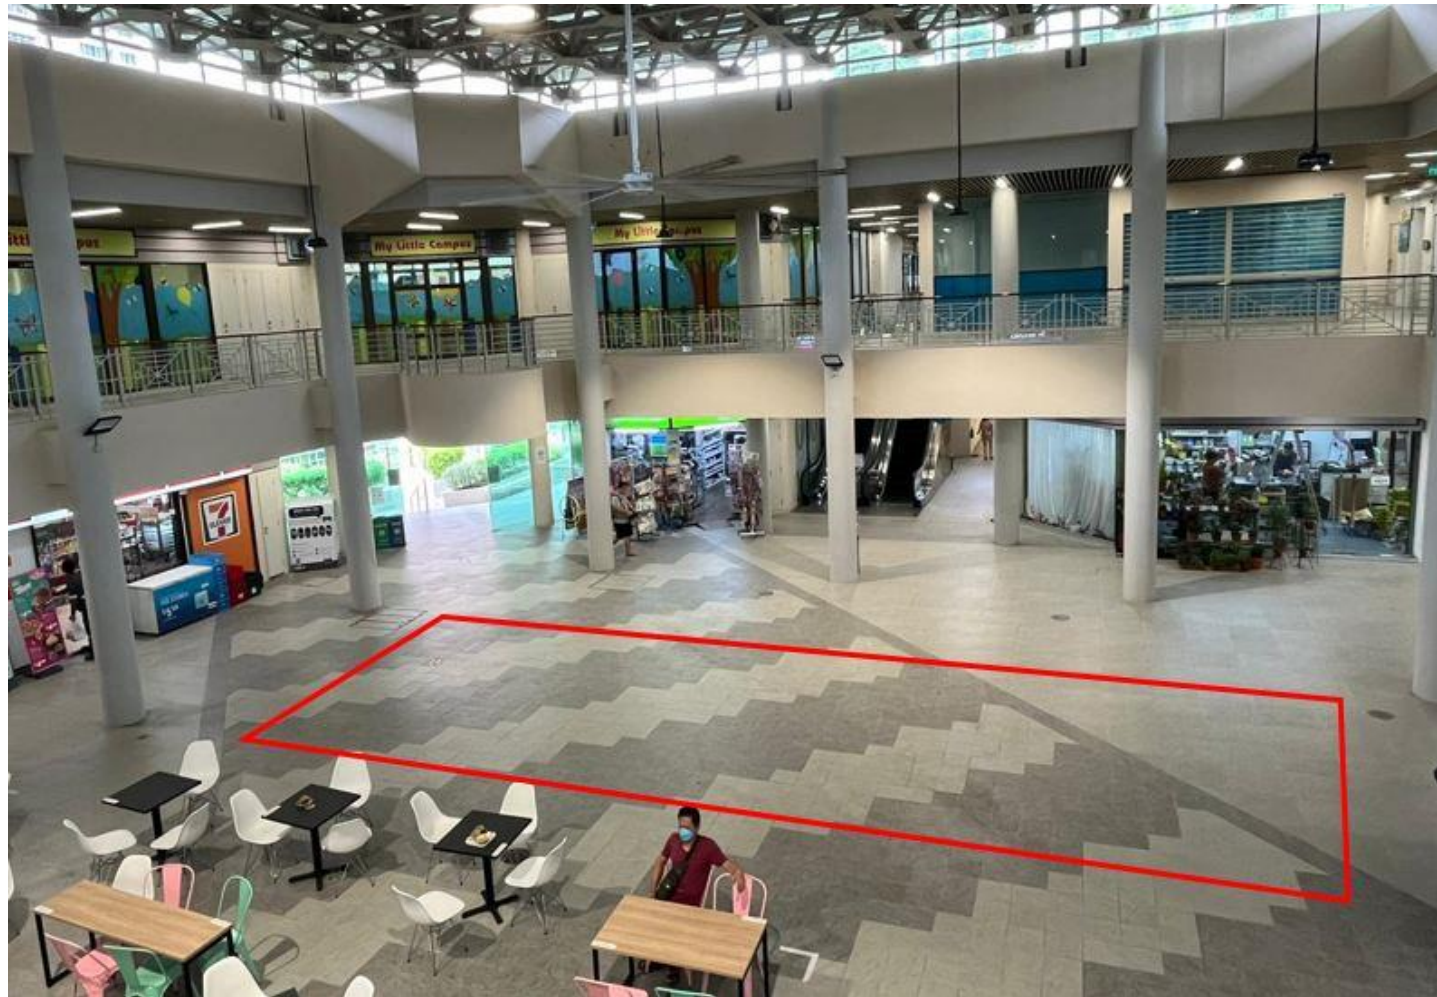

## **Pasir Ris West Plaza**

Last updated: September 2022

# • Event Space – Indoor Atrium

## Description

- Usable Floor Area: 65m<sup>2</sup>
- Dimensions: 5m (W) x 13m (L)
- Non-Air con, sheltered
- Available as 1 full lot

- Event Space – Indoor Event Space A & B (outside NTUC FairPrice)

### Description

- Usable Floor Area: 9m<sup>2</sup> or 18m<sup>2</sup>
- Dimensions: **3m (W) x 3m (L)** per lot
- Available as 2 half lots or 1 full lot
- Non-Air con, sheltered

- Rental Rates

Area Name	Size	S\$ Per Day (Mon - Thu)	S\$ Per Day (Fri - Sun)	S\$ Per Week
Indoor Event Space (Lot A)	9 m <sup>2</sup> (Half Lot)	110/day	145/day	875
Indoor Event Space (Lot B)	9 m <sup>2</sup> (Half Lot)	110/day	145/day	875
Indoor Atrium (Level 1)	65 m <sup>2</sup> (Full Lot)	160/day	225/day	1,315