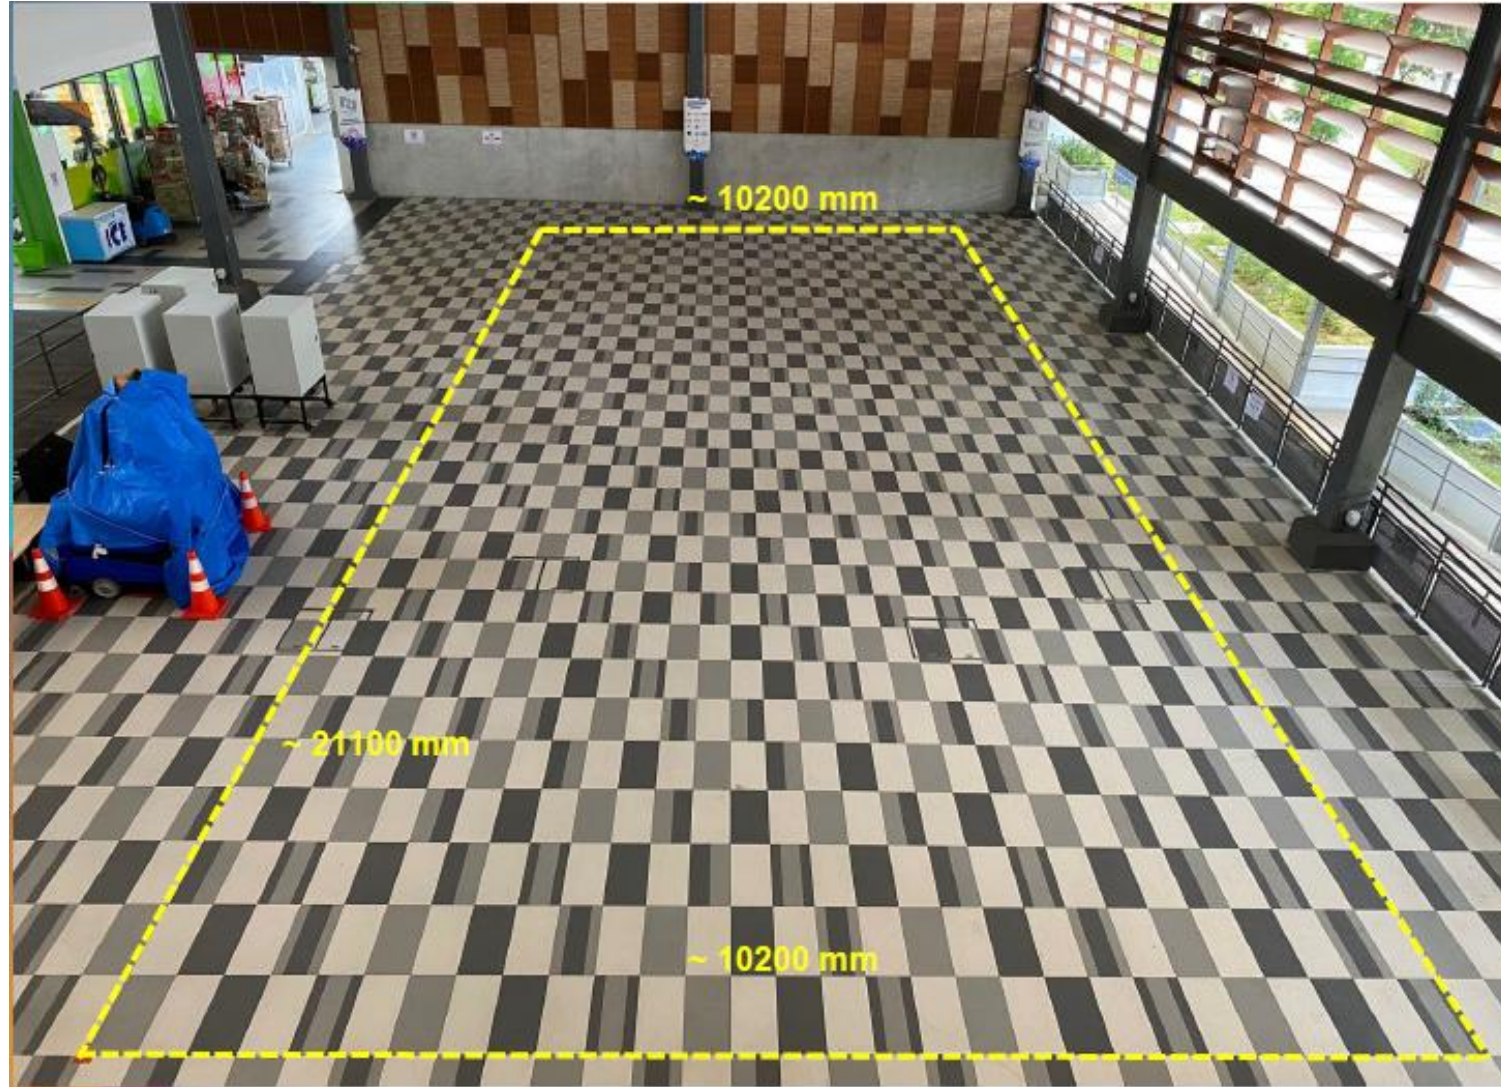

Northshore Plaza Event Space Rates

Northshore Plaza 1 Event Spaces				
Location	Est. Area (sm)[#]	Per day	Per day	Per week
		(Mon to Thu)	(Fri to Sun)	
Level 1 Indoor Atrium (Lot A & B)	215.22	$680	$850	$4,750
Level 1 Indoor Atrium (Lot A)	91.80 (Half Lot)	$380	$480	$2,640
Level 1 Indoor Atrium (Lot B)	91.80 (Half Lot)	$380	$480	$2,640

Northshore Plaza 2 Event Spaces				
Location	Est. Area (sm)[#]	Per day	Per day	Per week
		(Mon to Thu)	(Fri to Sun)	
Level 1 (Outside #01-05 to #01-08)	34	$190	$240	$1,280
Level 2 (Community Pod near #02-05)	14.56	$70	$85	$460
Level 2 (Community Pod near #02-07)	25.09	$120	$140	$780

Indoor Atrium Full Lot (A + B)