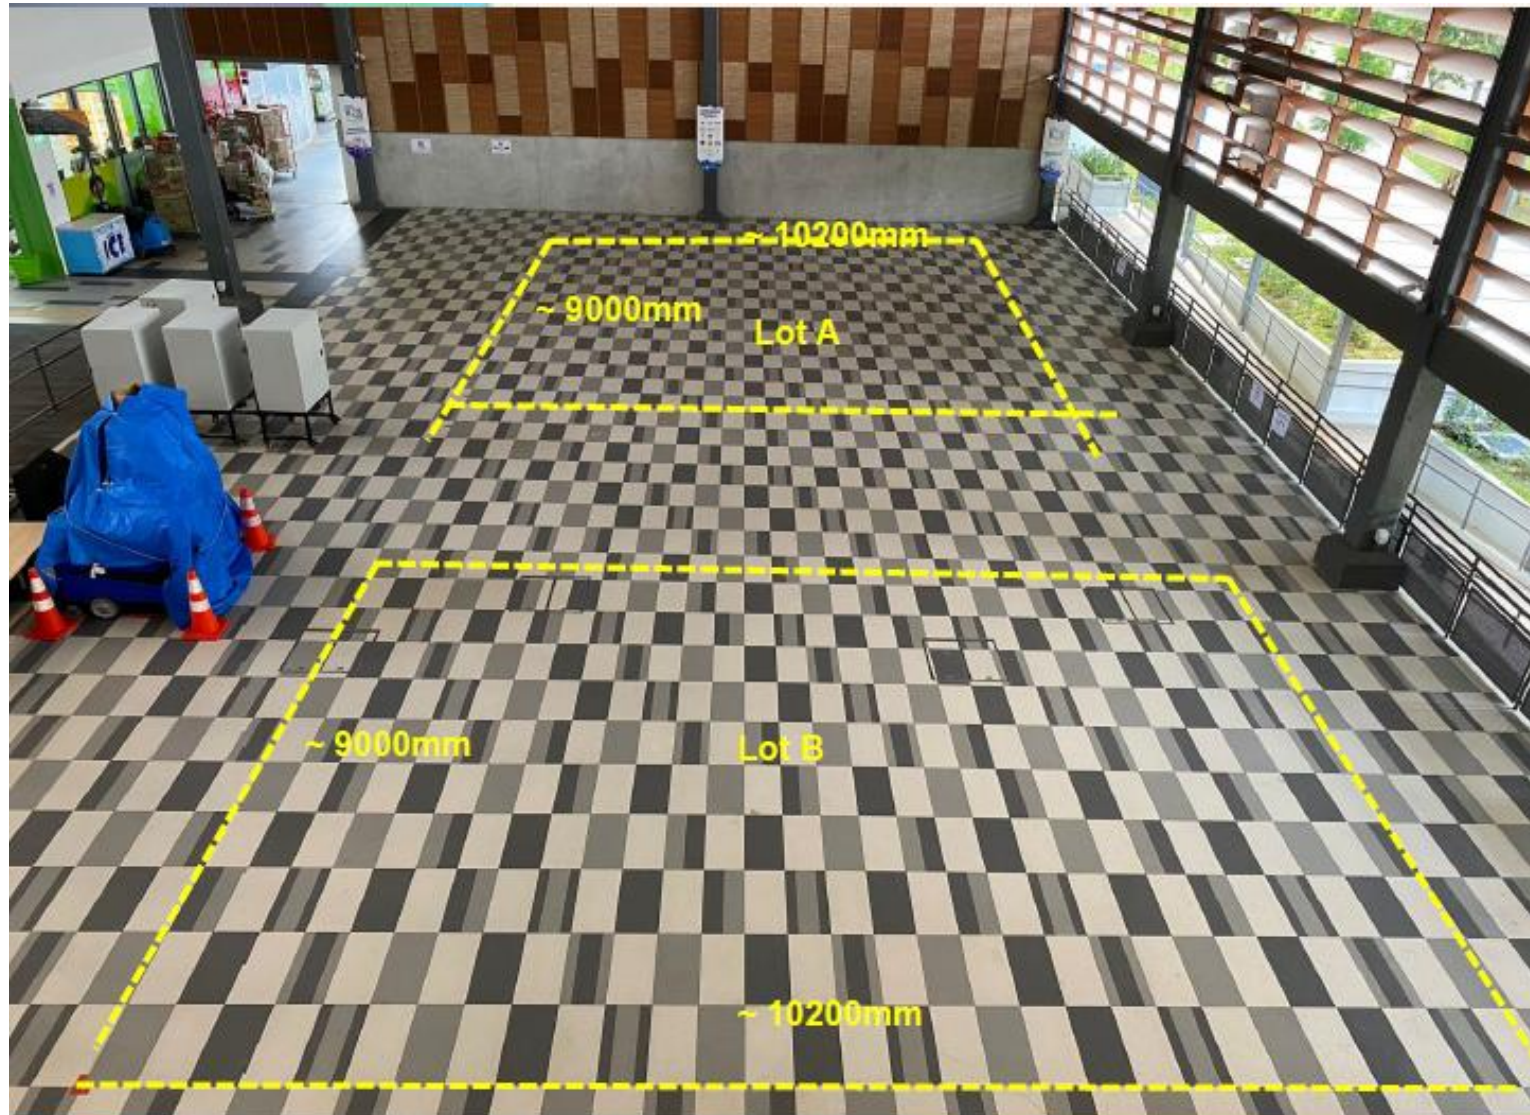

Indoor Atrium Half Lot (A or B)