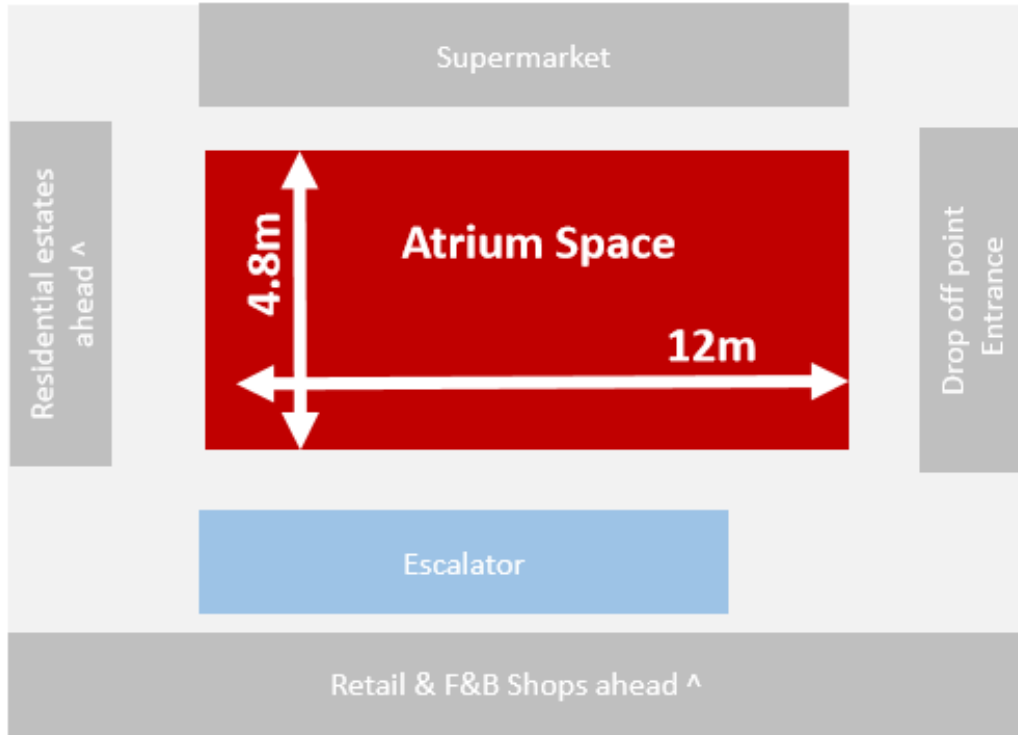

Event Space Rental Rates

Elias Mall

Last updated: December 2019

Event Space – Indoor Atrium (Level 1)

Description

- Usable Floor Area: 12m (L) x 4.8m (W) = 57.6m²
- Non aircon, sheltered

Rental Rates

Area Name	Size	S\$ Per Day (Mon - Thu)	S\$ Per Day (Fri - Sun)	S\$ Per Week
Indoor Atrium (Level 1)	57.6 m ² (Full Lot)	190/day	240/day	1,300