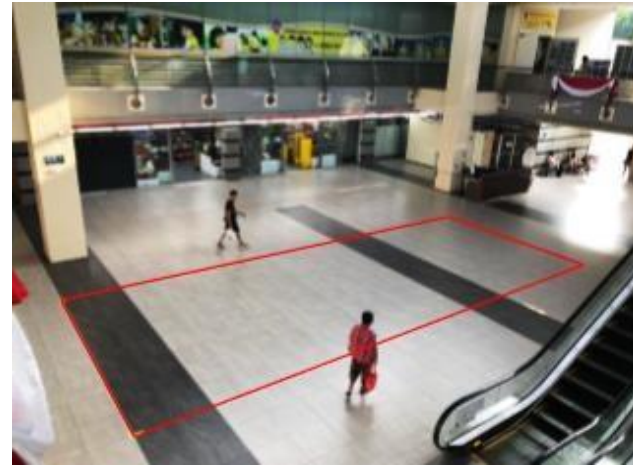

Event Space Rental Rates

Elias Mall

Last updated: December 2019

Event Space – Indoor Atrium (Level 1)

Description

- Usable Floor Area: 12m (L) x 4.8m (W) = 57.6m²
- Non aircon, sheltered

Rental Rates

Area Name	Size	S\$ Per Day (Mon - Thu)	S\$ Per Day (Fri - Sun)	S\$ Per Week
Indoor Atrium (Level 1)	57.6 m ² (Full Lot)	190/day	240/day	1,300