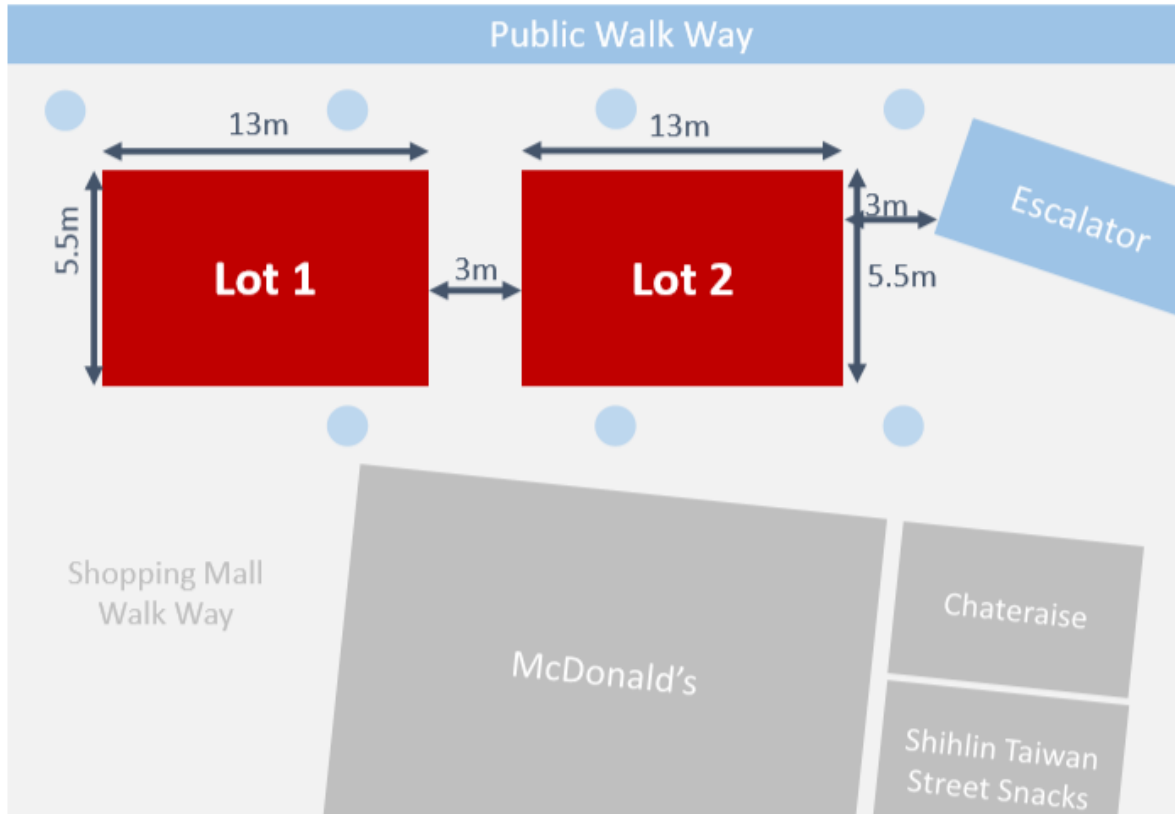

Event Space Rental Rates

Buangkok Square

Last updated: July 2020

Event Space – Community Plaza (Level 1)

● Pillar

Description

- Usable Floor Area: 159.5m²
- Non-air con, sheltered
- Available as 1 full lot or 2 half-lots

Event Space – Community Plaza (Level 1)

● Pillar

Description

- Lot 1 Usable Floor Area: 71.5m²
- Lot 2 Usable Floor Area: 71.5m²
- 3m Walkway between Lot 1 and Lot 2
- Non-air con, sheltered

Event Space – Indoor Atrium (Level 2)

Description

- Usable Floor Area: 78m²
- Available as 1 full lot
- Air con, sheltered

Rental Rates

Area Name	Size	S\$ Per Day (Mon - Thu)	S\$ Per Day (Fri - Sun)	S\$ Per Week
Community Plaza (Level 1)	159.5 m ² (Full Lot)	600/day	750/day	4,200
	71.5 m ² (Half Lot)	360/day	450/day	2,520
Indoor Atrium (Level 1)	78 m ² (Full Lot)	315/day	395/day	2,205