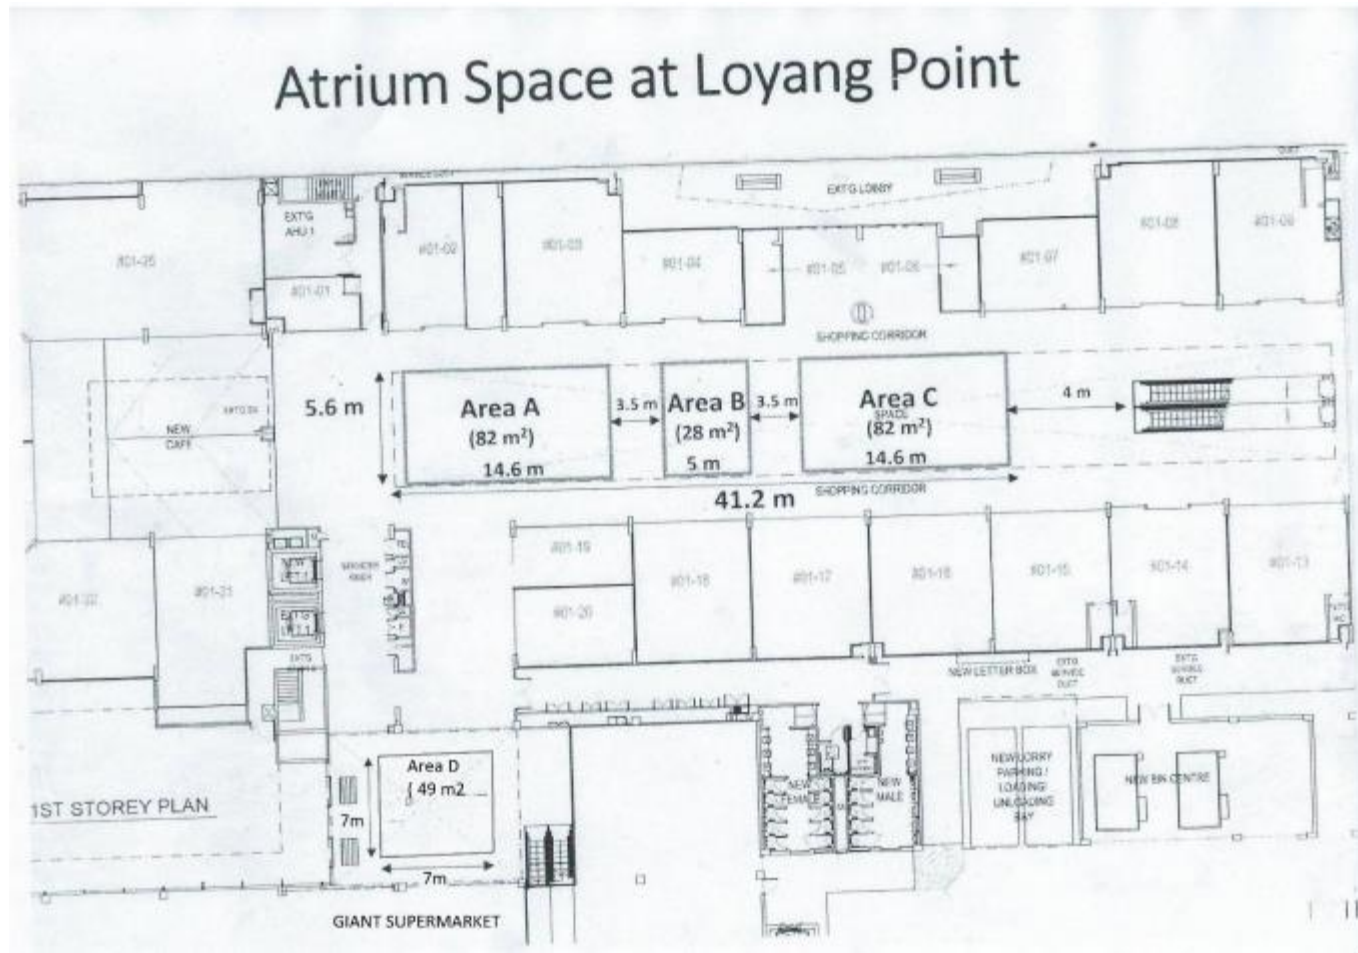

## Loyang Point

Last updated: May 2021

# Event Space – Indoor Atrium (Level 1)

## Description

- Usable Floor Area: 15m<sup>2</sup>